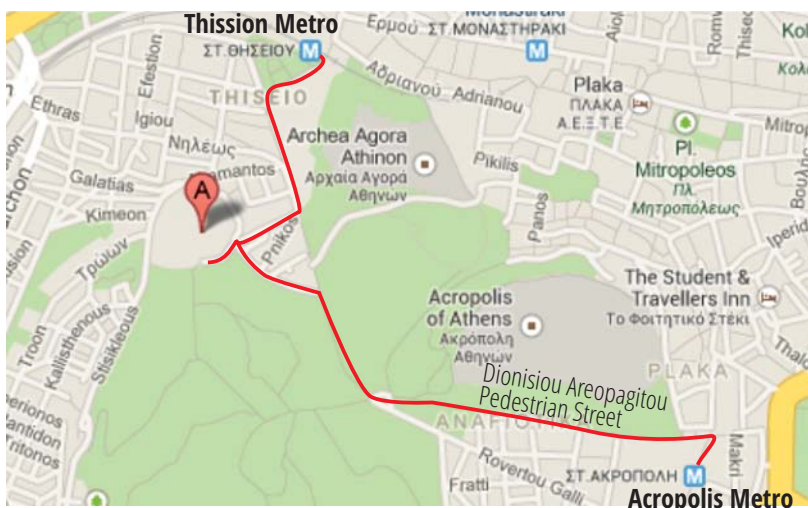

11th HELLENIC ASTRONOMICAL CONFERENCE

Athens, 8 - 12 September 2013

Useful Information

Getting to the Conference Venue (BRFAA, Academy of Athens)

The BRFAA is at 10' walking distance from the metro station "Katechaki" (blue metro line, directions "Egaleo - Doukissis Plakentias"). A bus stop of buses A5 and B5 (direction "Agia Paraskevi") is located just outside the Katechaki metro station (Mesogeion avenue). From Katechaki, walk along Mesogeion street in the direction towards the entrance of "Sotiria Hospital". After passing through the main entrance (for cars and pedestrians), turn to the left and walk as indicated in the map, until meeting the hospital cafeteria called "kylikeion". After reaching kylikeion, turn to the right, just behind a yellow building across the street. Walk for a little in a small corridor, until meeting the campus fence of Sotiria and a small entrance door. Ring to enter the BRFAA campus.

Getting to the Social Events location: National Observatory of Athens, Thission

Take metro up to Thission metro station (Line 1), or Acropolis metro station (Line 2). In both cases, follow the nearby pedestrian street Dionysiou Aeropagitou until getting close to the Nymphs Hills. Climb a small street following the signs indicating "Ethniko Asteroskopeio" (National Observatory).