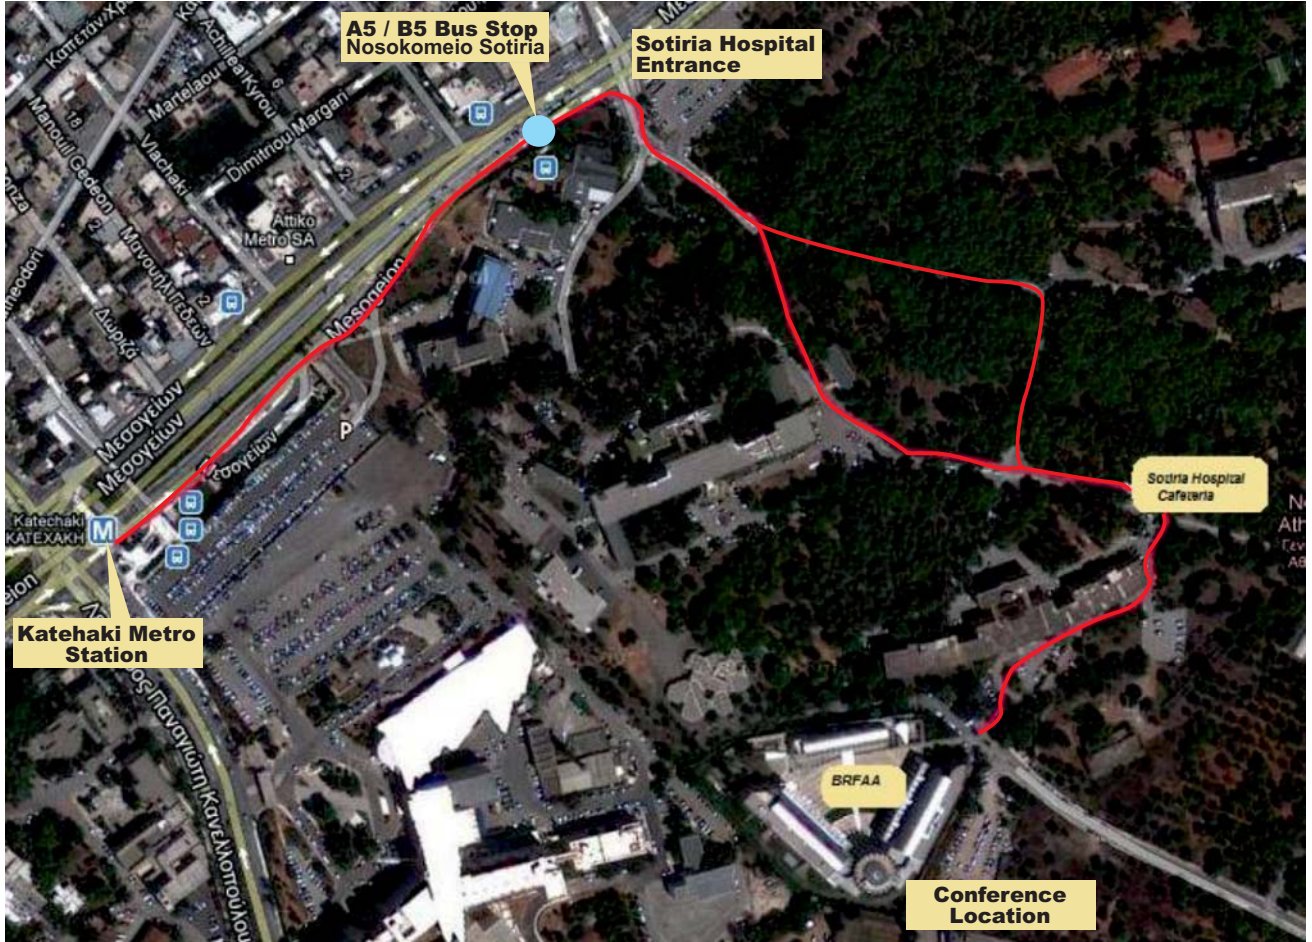

11th HELLENIC ASTRONOMICAL CONFERENCE

Athens, 8 - 12 September 2013

Useful Information

Getting to the Conference Venue (BRFAA, Academy of Athens)

The BRFAA is at 10' walking distance from the metro station "Katechaki" (blue metro line, directions "Egaleo - Doukissis Plakentias"). A bus stop of buses A5 and B5 (direction "Agia Paraskevi") is located just outside the Katechaki metro station (Mesogeion avenue). From Katechaki, walk along Mesogeion street in the direction towards the entrance of "Sotiria Hospital". After passing through the main entrance (for cars and pedestrians), turn to the left and walk as indicated in the map, until meeting the hospital cafeteria called "kylikeion". After reaching kylikeion, turn to the right, just behind a yellow building across the street. Walk for a little in a small corridor, until meeting the campus fence of Sotiria and a small entrance door. Ring to enter the BRFAA campus.

Getting to the Social Events location: National Observatory of Athens, Thission

Take metro up to Thission metro station (Line 1), or Acropolis metro station (Line 2). In both cases, follow the nearby pedestrian street Dionysiou Aeropagitou until getting close to the Nymphs Hills. Climb a small street following the signs indicating "Ethniko Asteroskopeio" (National Observatory).